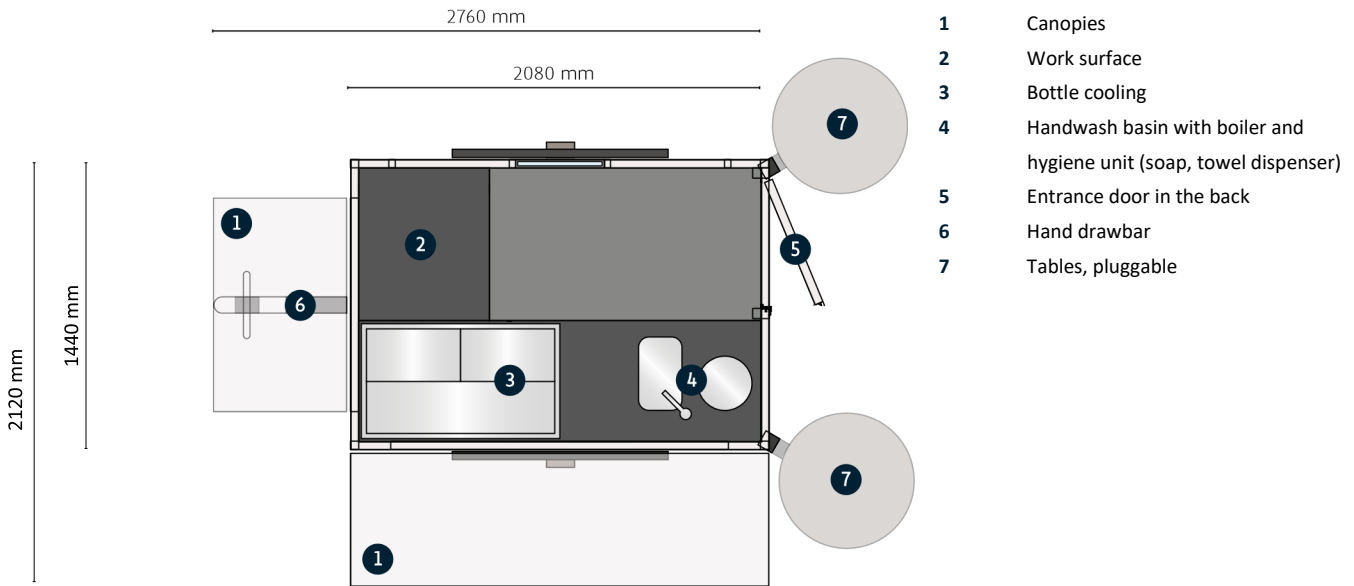

DIE WAGNEREI

ANNO 1919

LANGEN - BROMBACH

ALLEINIGER FABRIKANT VON ODENWÄLDER MARKTWAGEN

Example of an interior design:

DIE WAGNEREI

Inhaber Denny Pistner · Jürgen Weller · Oberdörfer Straße 14a · D-64753 Brombachtal
Telefon: +49 (0) 6063 8267500
info@wagnerei.de · www.wagnerei.de