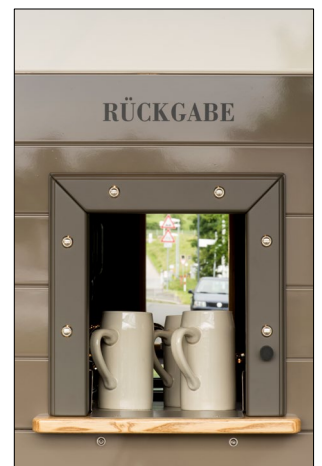

DIE WAGNEREI

Owner: Denny Pistner · Jürgen Weller · Oberdörfer Straße 14a · D-64753 Brombachtal

Phone: +49 (0) 6063 8267500

info@wagnerei.de · www.wagnerei.de