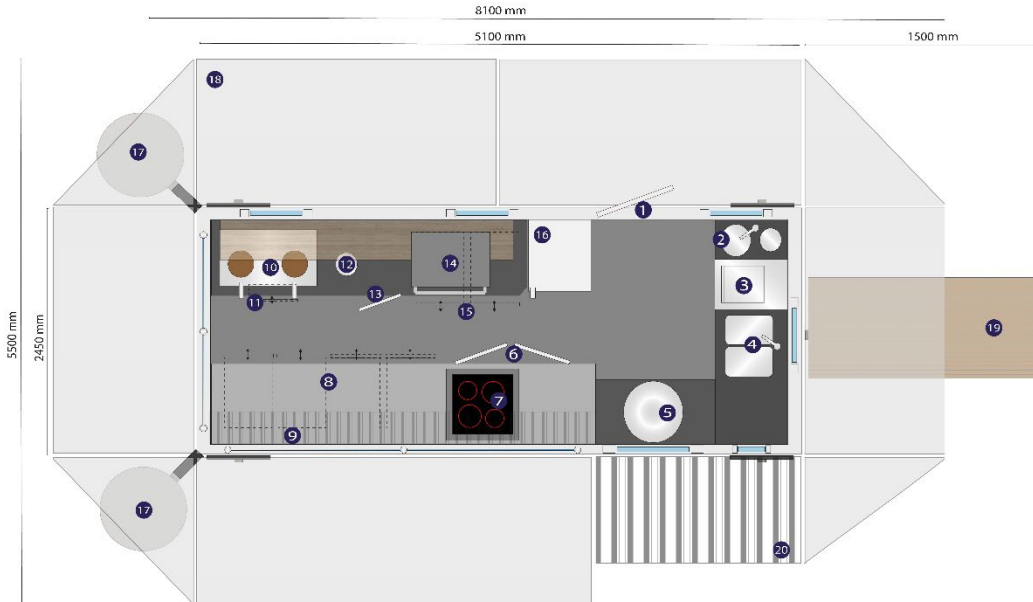

EQUIPMENT OPTIONS

- Refrigerated table base with 8 pull-outs for drinks
- Boiler
- Handwash basin, glass sink
- Hygiene unit (soap, towel dispenser)
- 3- or 6-line dispenser
- Standing table, pluggable in the back
- 2 straight wall shelves
- 1 angled wall shelf (e.g. for baskets)
- Undercounter refrigerators
- Oven, Pizzaoven, rotating spit
- Cooker hood
- Cake displays
- Grill plate, Bainmarie, hobs
- Glass shelves (hanging)
- Advertising board

TECHNICAL DATA

Measures

Total length:	8.100 mm
Body length:	5.100 mm
Body width:	2.450 mm
Total width (canopies open):	5.500 mm
Height:	2.680 mm
Total weight	3.320 kg
Water	Tank system / fixed water connection
Electricity	400 V / 16 A

Example of an interior design:

1. Entrance door
2. Double sink with Boiler
3. Dishwasher
4. Large sink
5. Round cake counter
6. Undercounter refrigerators
7. Induction hob
8. Refrigerated table base with 8 pull-outs for drinks
9. Glass shelves (hanging)
10. Coffee machine (double)
11. Coffee grounds drawer
12. Coffee grinder
13. Undercounter refrigerator
14. Oven
15. Freezer substructure
16. Refrigerator with glass door
17. Tables pluggable
18. Canopies
19. Table, pluggable