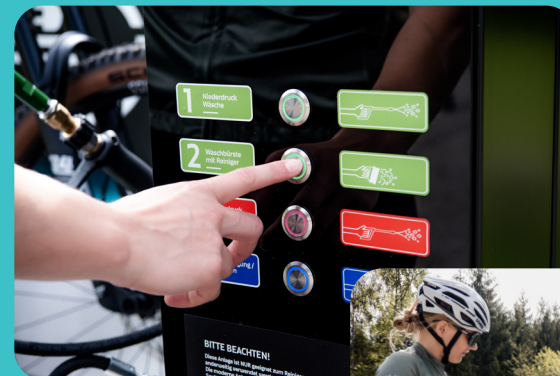

Decide for yourself about your components

The car wash not only serves as a central washing location, it is also characterized by its personalization and can be printed with your logo or customized in another way.

High-quality materials and well-thought-out Extras

- 100% high-quality stainless steel in the cleaning area
- Splash guard and dirt collection tray
- Only biological cleaning agents
- Water temperature: 50 - 55 degrees
- Optional compressed air and tire inflation system