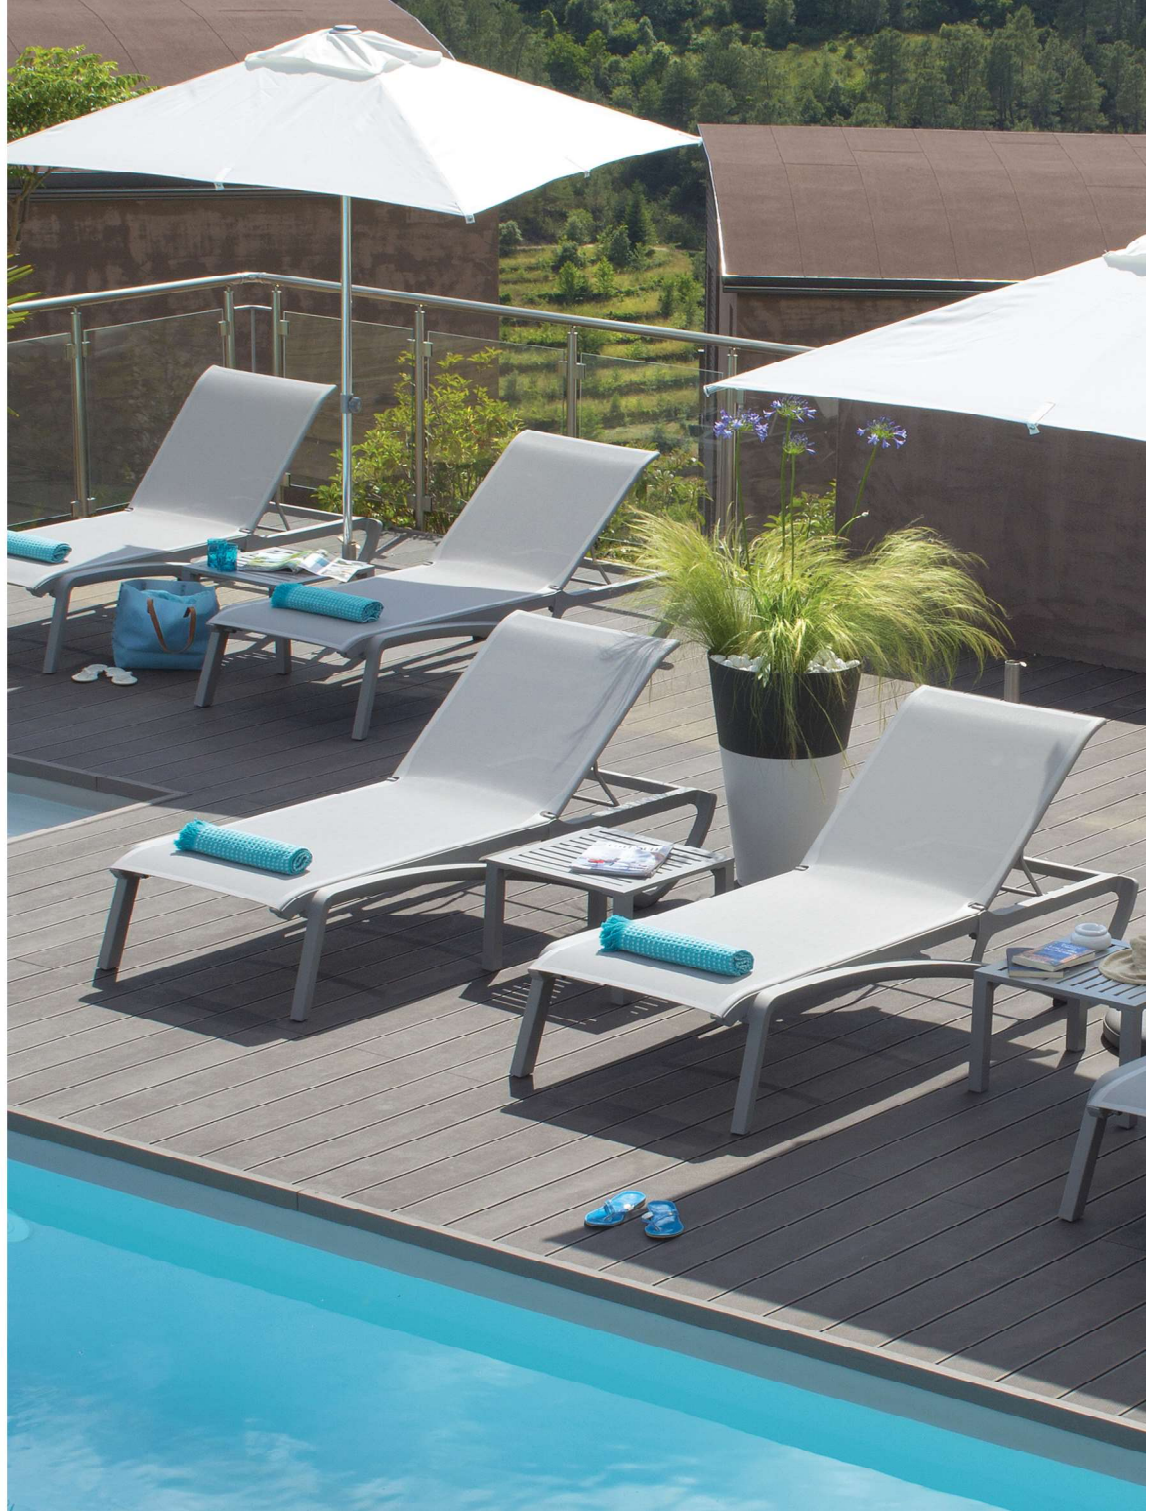

5 Positions

Confort optimal
Optimum comfort
Confort óptimo

XL
63 cm

Roulettes intégrées
Integrated casters
Ruedas integradas

Design anti-bascule
Anti-tipping design
Diseño anti-volcado

Lignes épurées
Refined style
Lineas estilizadas
Klare Linien